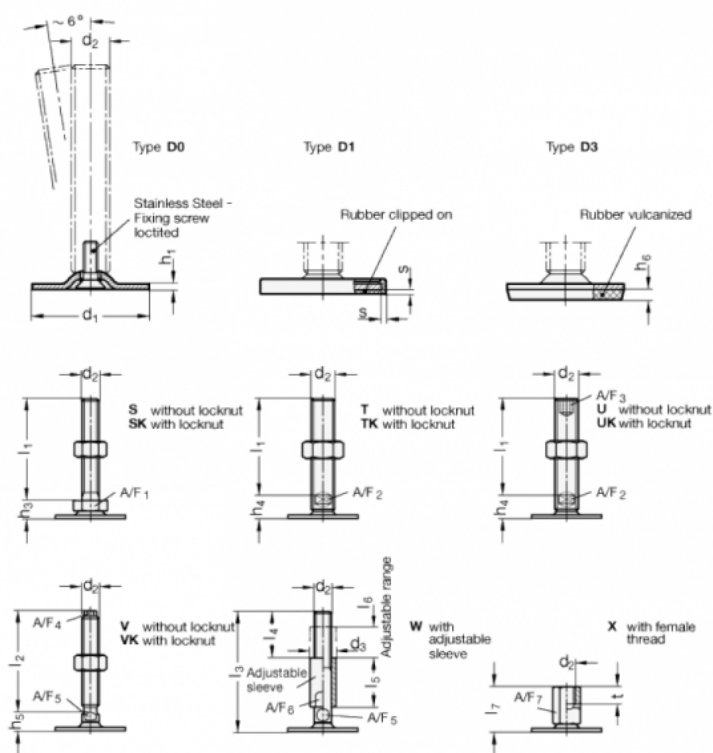

Article number: 204180M16200D0T  
 Description: E+G levelling foot  
 GN 41-80-M16-200-D0-T  
 Note: T Without nut, Wrench flat at the bottom

## Measures

- A/F2 = 12
- d1 = 80
- d2 = M16
- h1 = 3
- h4 = 18
- h6 =
- l1 = 200
- s =